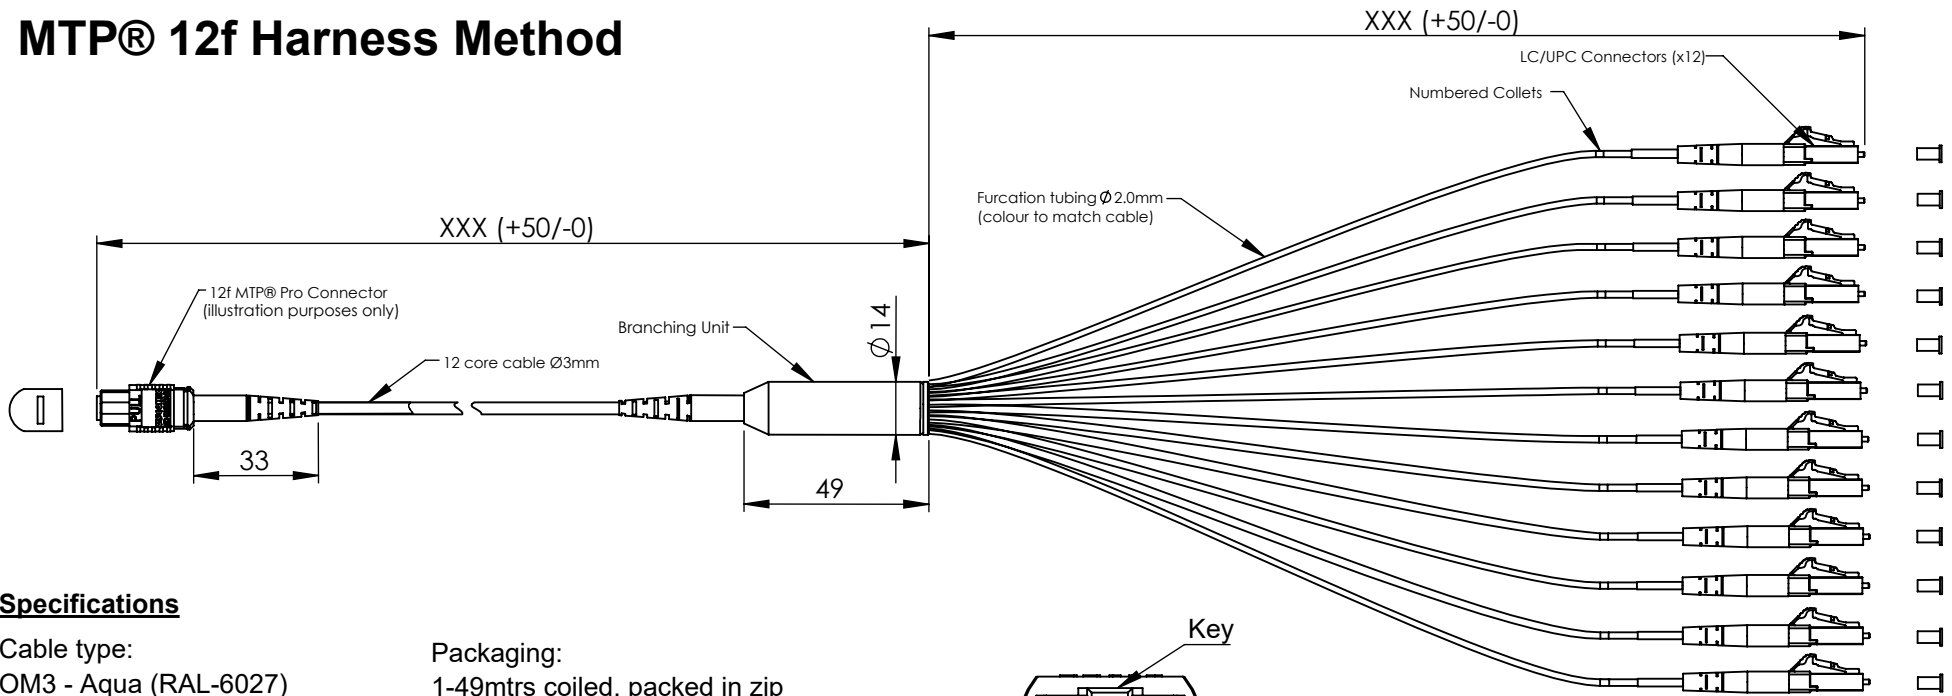

MTP® 12f Harness Method

Specifications

Cable type:

- OM3 - Aqua (RAL-6027)
- OM4 - Aqua (RAL-6027)
- OM4 - Heather Violet (RAL-4003)
- OS2 - Yellow (RAL-1018)

Packaging:

1-49mtrs coiled, packed in zip seal bags and 50+ on a reel

Connector Mating	IL Typical	IL Max	Return Loss
MTP® MM Pro Elite	0.10dB	0.35dB	N/A
MTP® SM Pro Elite	0.10dB	0.35dB	>60dB

ch	Colour	Numbered Collets
#1	Blue	1
#2	Orange	2
#3	Green	3
#4	Brown	4
#5	Slate	5
#6	White	6
#7	Red	7
#8	Black	8
#9	Yellow	9
#10	Violet	10
#11	Rose(Pink)	11
#12	Aqua	12

Dx Clip Method			
Type A		Type B	
Clip Side B	Clip Side A	Clip Side B	Clip Side A
1	12	1	7
2	11	2	8
3	10	3	9
4	9	4	10
5	8	5	11
6	7	6	12

ISSUE NO:	1	2	3	4	5	6	Customer	
Date	08/01/14	12/05/16	18/01/2021	02/09/2021				
Checked by	P.Davenport	P.Davenport	K.Thomas	K.Thomas				
Product App.	B.Williams	B.Williams	B.Williams	B.Williams				
Approved by			M.Lenihan	G.Ratcliffe				
Drawn	Material	Finish		Tolerances unless otherwise Stated		Title	Drawing Number	
L.Smith	RoHS compliant			All Dimensions in millimeters		MTP® 12f Harness Method	DN-0976	
Scale								
1:2								