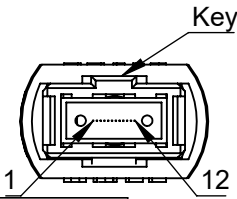

MTP® 12f Harness Method

Specifications

Cable type:

- OM3 - Aqua (RAL-6027)
- OM4 - Aqua (RAL-6027)
- OM4 - Heather Violet (RAL-4003)
- OS2 - Yellow (RAL-1018)

Packaging:

1-49mtrs coiled, packed in zip seal bags and 50+ on a reel

Dx Clip Method			
Type A		Type B	
Clip Side B	Clip Side A	Clip Side B	Clip Side A
1	12	1	7
2	11	2	8
3	10	3	9
4	9	4	10
5	8	5	11
6	7	6	12

ISSUE NO:	1	2	3	4	5	6	Customer	
Date	08/01/14	12/05/16	18/01/2021	02/09/2021				
Checked by	P.Davenport	P.Davenport	K.Thomas	K.Thomas				
Product App.	B.Williams	B.Williams	B.Williams	B.Williams				
Approved by			M.Lenihan	G.Ratcliffe				
Drawn	Material	Finish		Tolerances unless otherwise Stated		Title	Drawing Number	
L.Smith	RoHS compliant			All Dimensions in millimeters		MTP® 12f Harness Method	DN-0976	
Scale								
1:2								